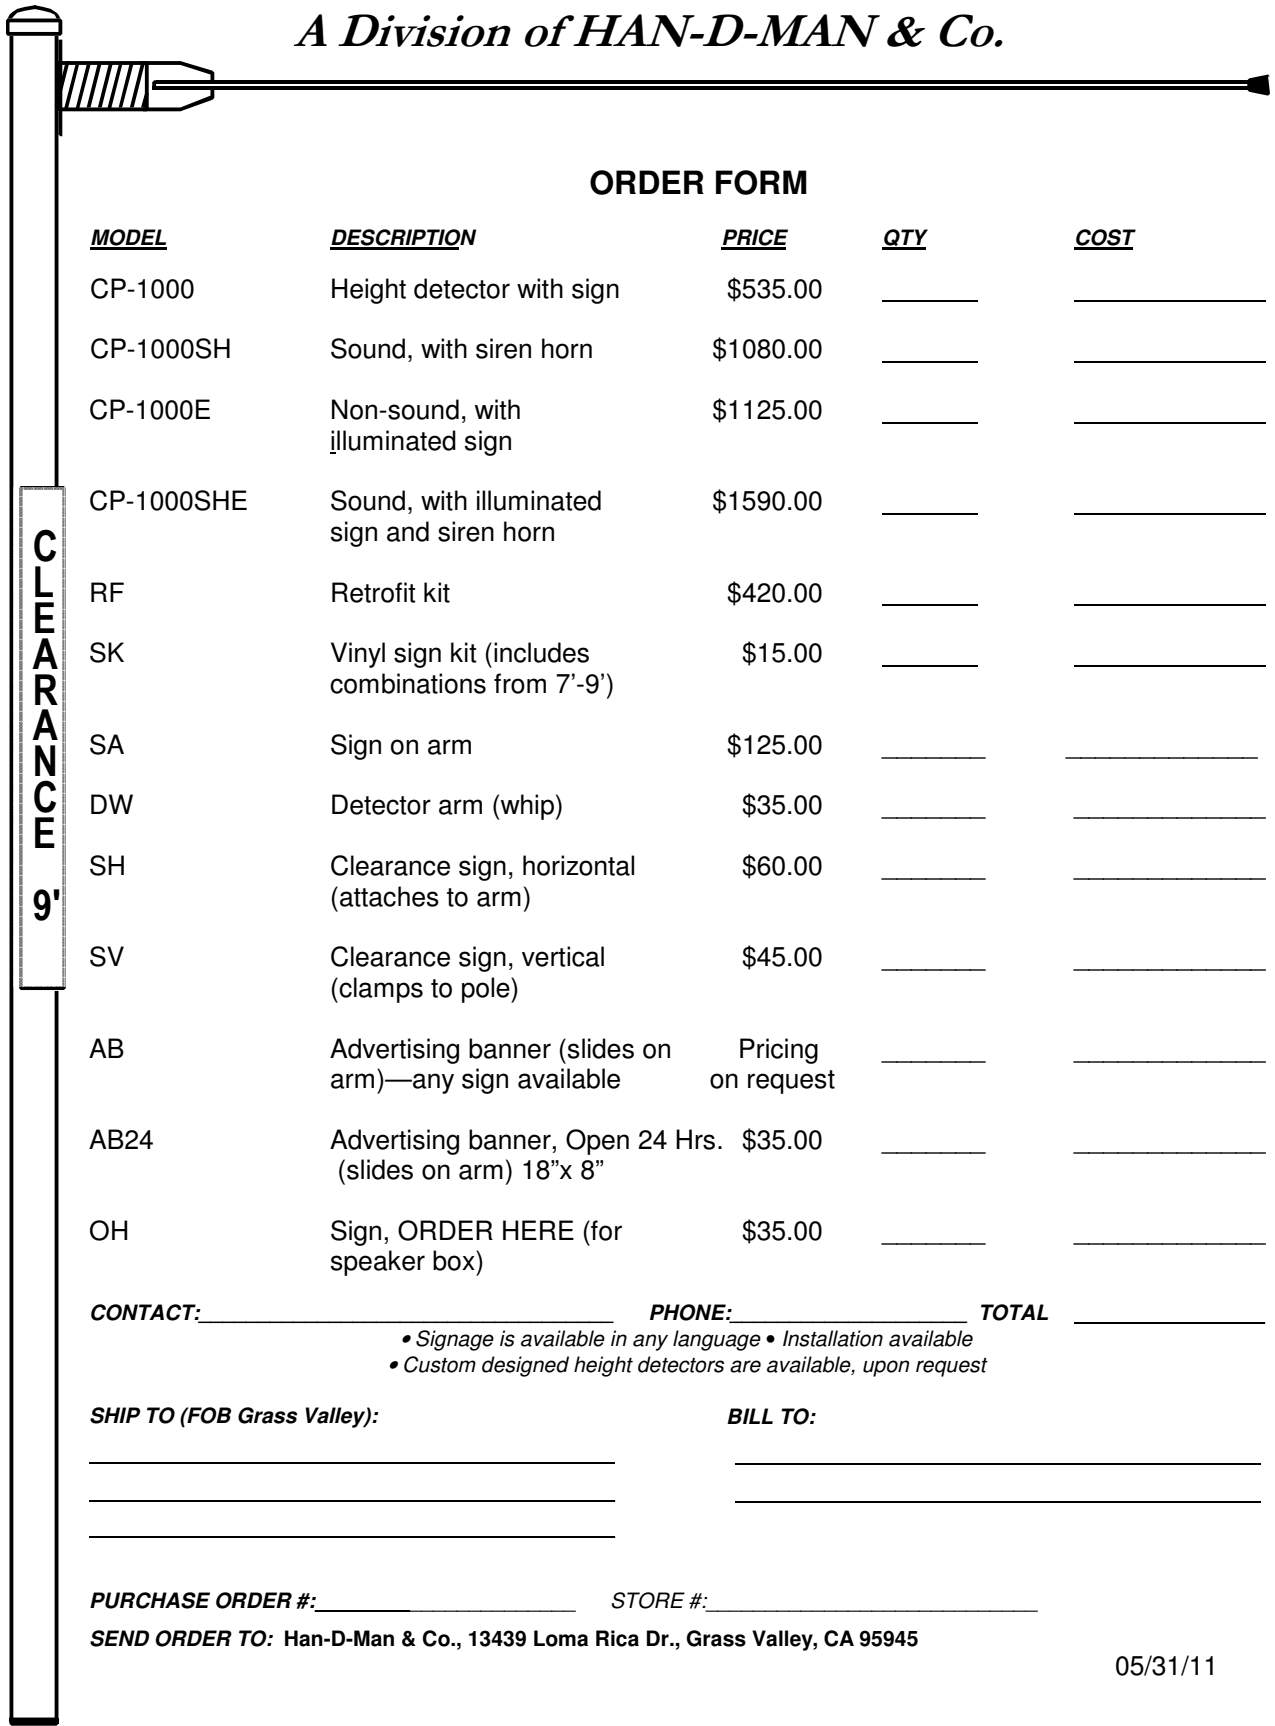

Vehicle Height Clearance Detectors

A Division of HAN-D-MAN & Co.

ORDER FORM

<u>MODEL</u>	<u>DESCRIPTION</u>	<u>PRICE</u>	<u>QTY</u>	<u>COST</u>
CP-1000	Height detector with sign	\$535.00	_____	_____
CP-1000SH	Sound, with siren horn	\$1080.00	_____	_____
CP-1000E	Non-sound, with illuminated sign	\$1125.00	_____	_____
CP-1000SHE	Sound, with illuminated sign and siren horn	\$1590.00	_____	_____
RF	Retrofit kit	\$420.00	_____	_____
SK	Vinyl sign kit (includes combinations from 7'-9')	\$15.00	_____	_____
SA	Sign on arm	\$125.00	_____	_____
DW	Detector arm (whip)	\$35.00	_____	_____
SH	Clearance sign, horizontal (attaches to arm)	\$60.00	_____	_____
SV	Clearance sign, vertical (clamps to pole)	\$45.00	_____	_____
AB	Advertising banner (slides on arm)—any sign available	Pricing on request	_____	_____
AB24	Advertising banner, Open 24 Hrs. (slides on arm) 18"x 8"	\$35.00	_____	_____
OH	Sign, ORDER HERE (for speaker box)	\$35.00	_____	_____

PURCHASE ORDER #: _____ **STORE #:** _____

SEND ORDER TO: Han-D-Man & Co., 13439 Loma Rica Dr., Grass Valley, CA 95945

05/31/11